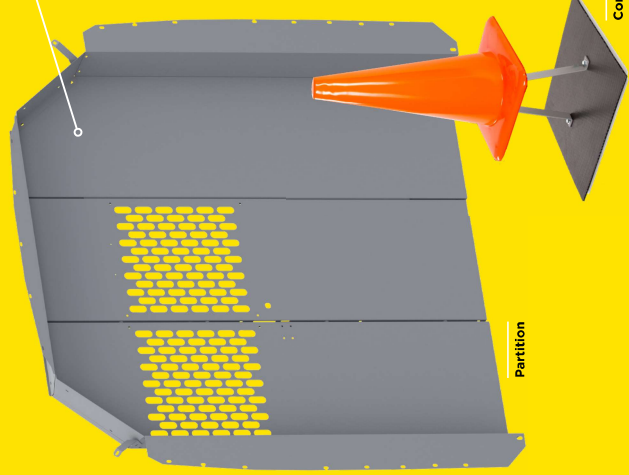

ACCESSORIES

THIS IS HIGHLY PERSONAL

Your van should fit the way you work like a glove. That's why Kargo Master gives you so many options and accessories. Maximize your productivity by building your van, your way.

Custom fit for your van with industry leading legroom

Safety & Security

From security products like window screens and locking door partitions to sanitation stations, PPE storage and road safety equipment, we have all you need to stay safe on the road.

Partition

Cone Holder

Storage Solutions

From lockers and cabinets to locking drawers, our customizable storage solutions give you peace of mind that your tools, parts, and equipment will always be where you leave them.

Parts Organization

Choose from a wide variety of bins and Kargo Case storage options so everything stays where you put it.