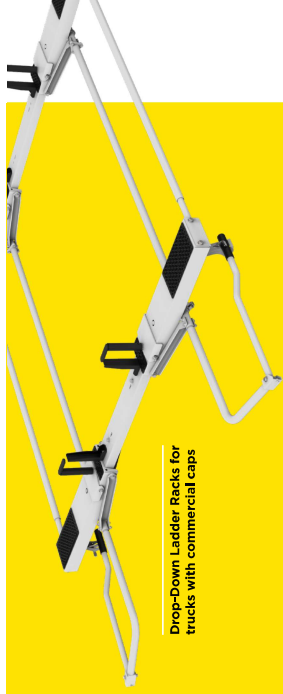

CARGO RACKS

Carry materials, ladders and more. With a 1,000 lb capacity, carry what you need when you need it.

Kargo Master ladder racks accommodate all standard ladder types, with little or no adjustment required. They have minimal moving parts for maintenance-free operation and they install in half the time as the competition. They feature a low profile both when stored and during actuation. And the step ladder bracket add-on doesn't require expensive third crossbow. Available in steel and HD aluminum.

SCAN to find your perfect van rack
kargomaster.com • (800) 343-7486

HD Aluminum Cargo Rack #06111

Kargo Master makes the strongest production racks available, with bigger, thicker round tubes, and with extensive gusseting of legs and cross bars. They also feature ergonomic drop-down handles to make it easier to step up to your truck. Year after year, job after job, you can rely on our racks to stand the test of time.

PRO II HEAVY DUTY

Constructed with 2" diameter x .083" thick high tensile strength mechanical tubing, the Pro II rack is designed to carry heavy materials and cargo. Up to 1,700 lb load capacity.

PRO III MEDIUM DUTY

Made with 1.625" diameter x .083" thick tubing, the Pro III is a lighter racking solution than the Pro II. Up to 1,000 lb load capacity.

PRO IV HD ALUMINUM

With the Pro IV, light doesn't mean weak by any means. Fabricated with 2" diameter x .12" thick T-6 aircraft aluminum. Up to 1,000 lb load capacity.

Make your truck racks perform just the way you want with Kargo Master's wide range of rack accessories, from tie down and ratchet straps to light mounts, extra cross bars and more.